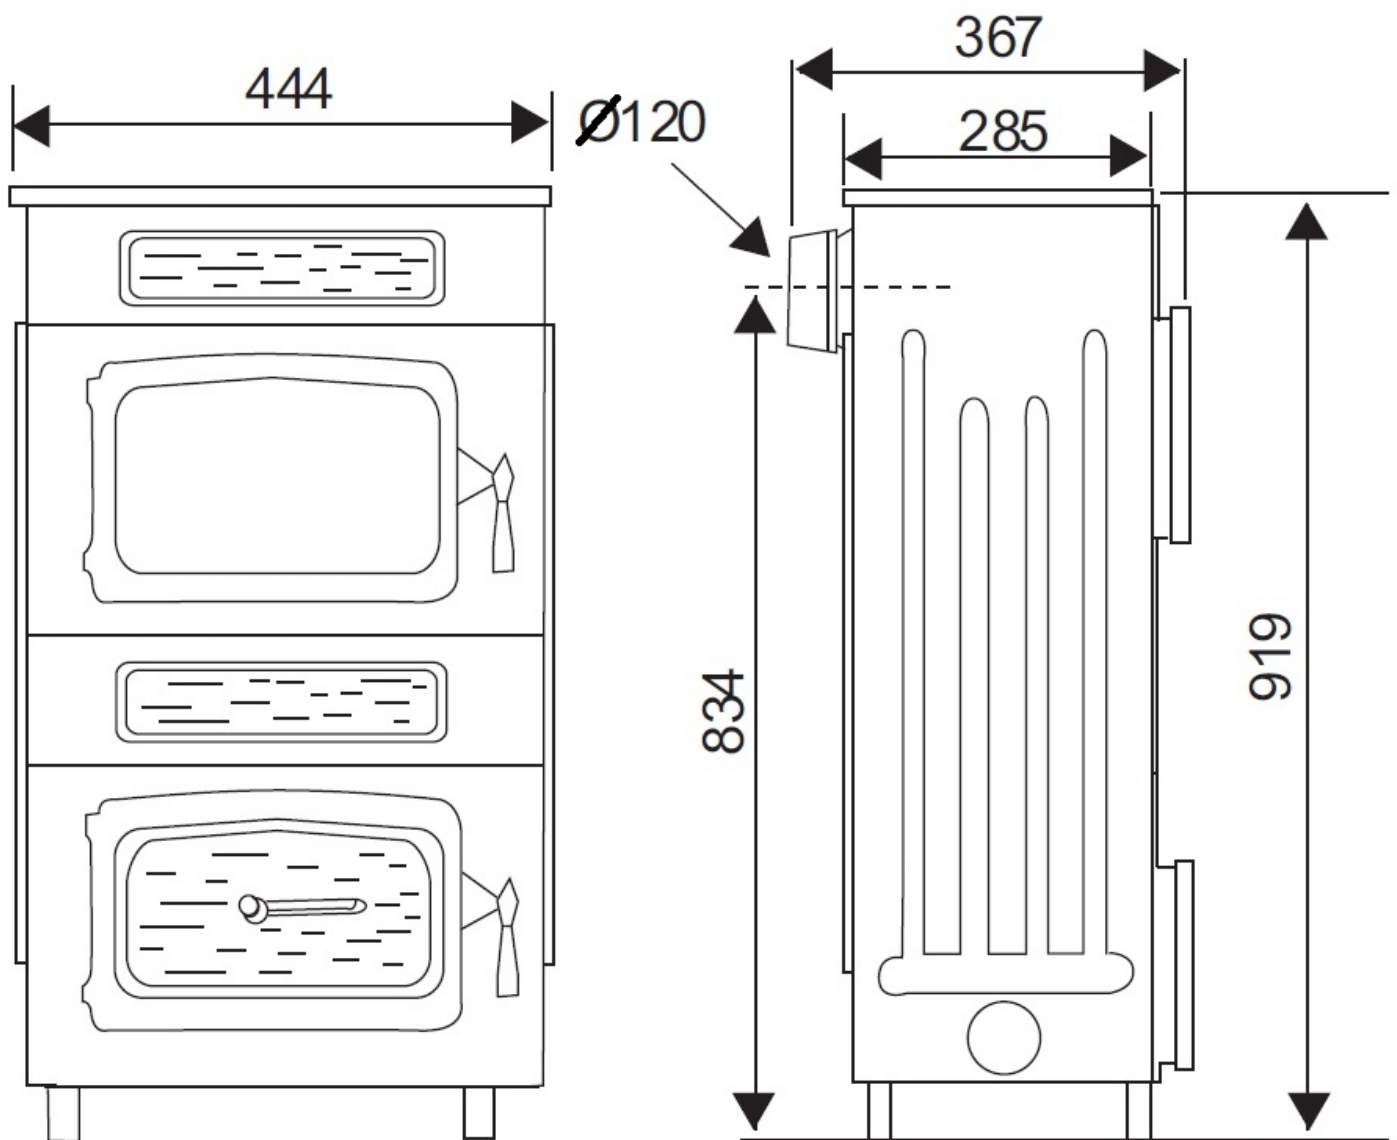

Kamino 6 classic

- 6 kW
- Cast iron doors and top plate
- Enameled casing
- Cast iron grade
- Fireclay firebox
- Flue connection rear: 120 mm
- H x W x D: 709x444x367 mm
- For continuous use
- Fuel: wood, lignite

Wood

Continuous use

Brown coal

Certification	1.+2.Stufe 1.BImSchV
Heat output (kW)	6
Min-max heat output (kW)	3,5-7,1
Heat capacity (m3)	116
Flue gas quantity (g/s)	5,0
Flue gas temperature (C)	325
Air needs Pa	12
Size H x W x D (mm)	709x444x367
Fuel	wood, lignite
Firebox size W x D x H (mm)	350x200x320
Net weight (kg)	84,5